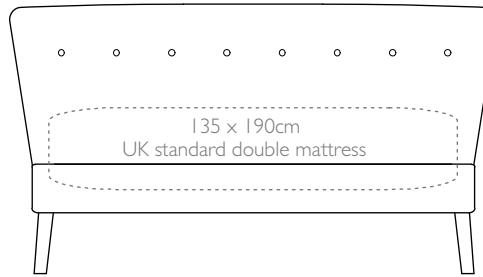

93 cm

115cm

single bed

161cm

double bed

176cm

kingsize bed

93 cm

207cm

superking bed

230 (single/ double)

238 (king/ superking)

side view

DESIGNERS GUILD

WAVE BED (WOOD LEG)

DESIGNERS GUILD is a registered trademark of Designers Guild Ltd. © DESIGNERS GUILD, 2018