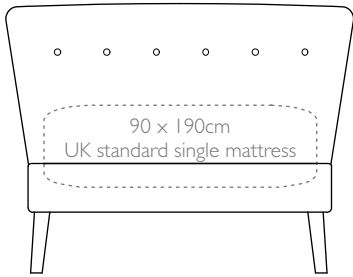

93 cm

115cm

single bed

161cm

double bed

176cm

kingsize bed

93 cm

207cm

superking bed

230 (single/ double)

238 (king/ superking)

side view

DESIGNERS GUILD

WAVE BED (WOOD LEG)

DESIGNERS GUILD is a registered trademark of Designers Guild Ltd. © DESIGNERS GUILD, 2018