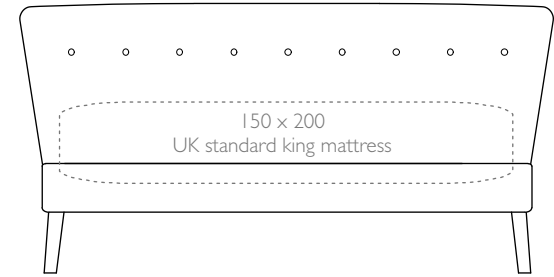

93 cm

115cm

single bed

161cm

double bed

176cm

kingsize bed

93 cm

207cm

superking bed

230 (single/ double)

238 (king/ superking)

side view

DESIGNERS GUILD

WAVE BED (WOOD LEG)

DESIGNERS GUILD is a registered trademark of Designers Guild Ltd. © DESIGNERS GUILD, 2018