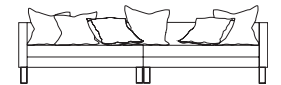

3 SEAT SOFA

CHAIR

Side View

Width -
 Depth -
 Height -
 Seat Height -
 Seat Depth -

2 Seat
 140 cm
 84 cm
 70 cm
 42 cm
 55 cm

2.5 Seat
 170 cm
 84 cm
 70 cm
 42 cm
 55 cm

3 Seat
 200 cm
 84 cm
 70 cm
 42 cm
 55 cm

4 Seat
 260 cm
 84 cm
 70 cm
 42 cm
 55 cm

Side View

Width -
 Depth -
 Height -
 Seat Height -
 Seat Depth -

Slim Chair
 80 cm
 84 cm
 70 cm
 42 cm
 55 cm

Wide Chair
 110 cm
 84 cm
 70 cm
 42 cm
 55 cm

Side View