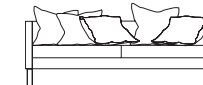

3 SEAT SOFA

CHAIR

Side View

Width -
 Depth -
 Height -
 Seat Height -
 Seat Depth -

2 Seat
 140 cm
 84 cm
 70 cm
 42 cm
 55 cm

2.5 Seat
 170 cm
 84 cm
 70 cm
 42 cm
 55 cm

3 Seat
 200 cm
 84 cm
 70 cm
 42 cm
 55 cm

4 Seat
 260 cm
 84 cm
 70 cm
 42 cm
 55 cm

Side View

Width -
 Depth -
 Height -
 Seat Height -
 Seat Depth -

Slim Chair
 80 cm
 84 cm
 70 cm
 42 cm
 55 cm

Wide Chair
 110 cm
 84 cm
 70 cm
 42 cm
 55 cm

Side View