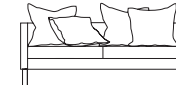

3 SEAT SOFA

CHAIR

Side View

Width -
 Depth -
 Height -
 Seat Height -
 Seat Depth -

2 Seat
 140 cm
 84 cm
 70 cm
 42 cm
 55 cm

2.5 Seat
 170 cm
 84 cm
 70 cm
 42 cm
 55 cm

3 Seat
 200 cm
 84 cm
 70 cm
 42 cm
 55 cm

4 Seat
 260 cm
 84 cm
 70 cm
 42 cm
 55 cm

Side View

Width -
 Depth -
 Height -
 Seat Height -
 Seat Depth -

Slim Chair
 80 cm
 84 cm
 70 cm
 42 cm
 55 cm

Wide Chair
 110 cm
 84 cm
 70 cm
 42 cm
 55 cm

Side View