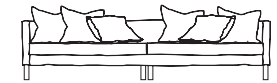

4 SEAT SOFA

CHAIR

Side View

Width -
 Depth -
 Height -
 Seat Height -
 Seat Depth -

2 Seat
 140 cm
 84 cm
 70 cm
 42 cm
 55 cm

2.5 Seat
 170 cm
 84 cm
 70 cm
 42 cm
 55 cm

3 Seat
 200 cm
 84 cm
 70 cm
 42 cm
 55 cm