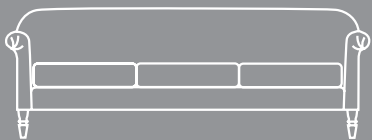

Paris

Chair
Width 84 cm
Depth 90 cm
Height 83 cm
Seat Height 42 cm
Seat Depth 55 cm

Side View

2.5 Seat
Width 160 cm
Depth 93 cm
Height 85 cm
Seat Height 42 cm
Seat Depth 60 cm

3 Seat
Width 200 cm
Depth 93 cm
Height 85 cm
Seat Height 42 cm
Seat Depth 60 cm