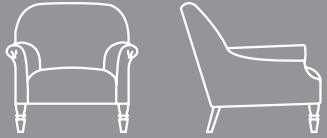

Paris

Chair
Width 84 cm
Depth 90 cm
Height 83 cm
Seat Height 42 cm
Seat Depth 55 cm

Side View

2.5 Seat
Width 160 cm
Depth 93 cm
Height 85 cm
Seat Height 42 cm
Seat Depth 60 cm

3 Seat
Width 200 cm
Depth 93 cm
Height 85 cm
Seat Height 42 cm
Seat Depth 60 cm

4 Seat
Width 240 cm
Depth 93 cm
Height 85 cm
Seat Height 42 cm
Seat Depth 60 cm