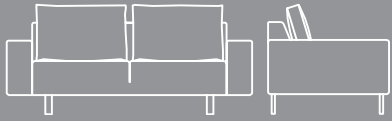

Lino & Lino Modules See page 14

* Widths shown are for standard wide arm.
For slim arm minus 7 cm per arm.
For angled arm add 2 cm per arm.

Arm Styles

Slim 11 cm Standard Wide 18 cm Angled 20 cm

Side View