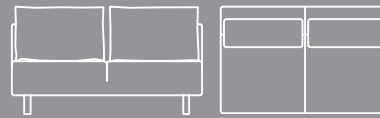

2 Seat Unit Left Arm
Width 168 cm
Depth 95 cm
Height 85 cm
Seat Height 39 cm
Seat Depth 55 cm

2 Seat Unit Right Arm
Width 168 cm
Depth 95 cm
Height 85 cm
Seat Height 39 cm
Seat Depth 55 cm

3 Seat Unit Left Arm
Width 198 cm
Depth 95 cm
Height 85 cm
Seat Height 39 cm
Seat Depth 55 cm

3 Seat Unit Right Arm
Width 198 cm
Depth 95 cm
Height 85 cm
Seat Height 39 cm
Seat Depth 55 cm

4 Seat Unit Left Arm
Width 228 cm
Depth 95 cm
Height 85 cm
Seat Height 39 cm
Seat Depth 55 cm

4 Seat Unit Right Arm
Width 228 cm
Depth 95 cm
Height 85 cm
Seat Height 39 cm
Seat Depth 55 cm

Slim Daybed Unit Left Arm
Width 93 cm
Depth 170 cm
Height 85 cm
Seat Height 39 cm
Seat Depth n/a

Slim Daybed Unit Right Arm
Width 93 cm
Depth 170 cm
Height 85 cm
Seat Height 39 cm
Seat Depth n/a

Wide Daybed Unit Left Arm
Width 108 cm
Depth 170 cm
Height 85 cm
Seat Height 39 cm
Seat Depth n/a