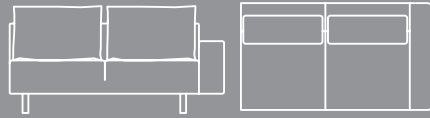

Lino & Lino Modules See page 14

* Widths shown are for standard wide arm.
For slim arm minus 7 cm per arm.
For angled arm add 2 cm per arm.

Arm Styles

Slim 11 cm Standard Wide 18 cm Angled 20 cm

Side View

2 Seat
Width 186 cm
Depth 95 cm
Height 85 cm
Seat Height 39 cm
Seat Depth 55 cm

3 Seat
Width 216 cm
Depth 95 cm
Height 85 cm
Seat Height 39 cm
Seat Depth 55 cm

4 Seat
Width 246 cm
Depth 95 cm
Height 85 cm
Seat Height 39 cm
Seat Depth 55 cm

2 Seat Unit Left Arm
Width 168 cm
Depth 95 cm
Height 85 cm
Seat Height 39 cm
Seat Depth 55 cm

2 Seat Unit Right Arm
Width 168 cm
Depth 95 cm
Height 85 cm
Seat Height 39 cm
Seat Depth 55 cm

3 Seat Unit Left Arm
Width 198 cm
Depth 95 cm
Height 85 cm
Seat Height 39 cm
Seat Depth 55 cm