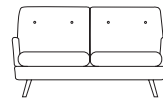

3 SEAT SOFA

CHAIR

Side View

Width -  
 Depth -  
 Height -  
 Seat Height -  
 Seat Depth -

2 Seat  
 163 cm  
 92 cm  
 84 cm  
 44 cm  
 56 cm

2.5 Seat  
 190 cm  
 92 cm  
 84 cm  
 44 cm  
 56 cm

3 Seat  
 215 cm  
 92 cm  
 84 cm  
 44 cm  
 56 cm

Side View

Width -  
 Depth -  
 Height -  
 Seat Height -  
 Seat Depth -

Chair  
 75 cm  
 92 cm  
 84 cm  
 44 cm  
 56 cm

Side View

Low Back Chair  
 75 cm  
 88 cm  
 75 cm  
 44 cm  
 56 cm

Small Stool  
 75 cm  
 56 cm  
 35 cm  
 n/a  
 n/a

Side View

Large Stool  
 130 cm  
 56 cm  
 35 cm  
 n/a  
 n/a