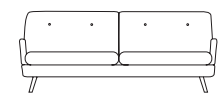

3 SEAT SOFA

CHAIR

Side View

Width -  
 Depth -  
 Height -  
 Seat Height -  
 Seat Depth -

2 Seat  
 163 cm  
 92 cm  
 84 cm  
 44 cm  
 56 cm

2.5 Seat  
 190 cm  
 92 cm  
 84 cm  
 44 cm  
 56 cm

3 Seat  
 215 cm  
 92 cm  
 84 cm  
 44 cm  
 56 cm

Side View

Width -  
 Depth -  
 Height -  
 Seat Height -  
 Seat Depth -

Chair  
 75 cm  
 92 cm  
 84 cm  
 44 cm  
 56 cm

Side View

Low Back Chair  
 75 cm  
 88 cm  
 75 cm  
 44 cm  
 56 cm

Small Stool  
 75 cm  
 56 cm  
 35 cm  
 n/a  
 n/a

Side View

Large Stool  
 130 cm  
 56 cm  
 35 cm  
 n/a  
 n/a