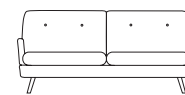

3 SEAT SOFA

CHAIR

Side View

Width -  
 Depth -  
 Height -  
 Seat Height -  
 Seat Depth -

2 Seat  
 163 cm  
 92 cm  
 84 cm  
 44 cm  
 56 cm

2.5 Seat  
 190 cm  
 92 cm  
 84 cm  
 44 cm  
 56 cm

3 Seat  
 215 cm  
 92 cm  
 84 cm  
 44 cm  
 56 cm

Side View

Width -  
 Depth -  
 Height -  
 Seat Height -  
 Seat Depth -

Chair  
 75 cm  
 92 cm  
 84 cm  
 44 cm  
 56 cm

Side View

Low Back Chair  
 75 cm  
 88 cm  
 75 cm  
 44 cm  
 56 cm

Small Stool  
 75 cm  
 56 cm  
 35 cm  
 n/a  
 n/a

Side View

Large Stool  
 130 cm  
 56 cm  
 35 cm  
 n/a  
 n/a