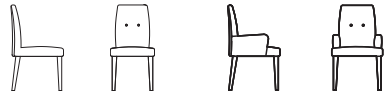

## GIBSON alto

The convex shaped frontline detail of these elegant occasional chairs gives a contemporary edge to this classic 20th century inspired chair.

Side View	Chair	Side View	Chair with Arms
	49 cm		57 cm
	64 cm		64 cm
	92 cm		92 cm
	47 cm		47 cm
	44 cm		46 cm

## STITCH alto

The feature stitch detail of this classically shaped chair accentuate its clean lines and offer a modern twist, making these chairs perfect for adding a dramatic statement to any room.

Side View	Chair	Side View	Chair with Arms
	52 cm		58 cm
	62 cm		62 cm
	93 cm		93 cm
	45 cm		45 cm
	43 cm		43 cm

## SAMBA

A beautifully simple compact, occasional chair with a curved back detail offering exceptional comfort and understated elegance.

Side View	Chair
	52 cm
	54 cm
	86 cm
	46 cm
	45 cm

## HARPER alto

A modern interpretation of a wing chair, three shapes combine to offer a versatile range, which will sit well in domestic and commercial settings alike.

Side View	Chair
	49 cm
	63 cm
	115 cm
	47 cm
	45 cm