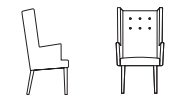

Side View	Chair with Arms
	64 cm
	64 cm
	119 cm
	47 cm
	45 cm