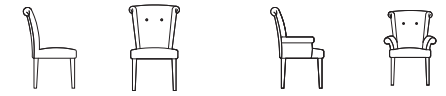

## GIBSON alto

The convex shaped frontline detail of these elegant occasional chairs gives a contemporary edge to this classic 20th century inspired chair.

Side View	Chair	Side View	Chair with Arms
	49 cm		57 cm
	64 cm		64 cm
	92 cm		92 cm
	47 cm		47 cm
	44 cm		46 cm

## STITCH alto

The feature stitch detail of this classically shaped chair accentuate its clean lines and offer a modern twist, making these chairs perfect for adding a dramatic statement to any room.

Side View	Chair	Side View	Chair with Arms
	52 cm		58 cm
	62 cm		62 cm
	93 cm		93 cm
	45 cm		45 cm
	43 cm		43 cm

## PLEAT

An elegant extension of our Chesterfield inspired 'Button' sofa group, the beautiful pleat detail of the scrolled back complements the contrast button detail.

Side View	Chair	Side View	Chair with Arms
	52 cm		58 cm
	62 cm		62 cm
	93 cm		93 cm
	45 cm		45 cm
	43 cm		43 cm

## SAMBA

A beautifully simple compact, occasional chair with a curved back detail offering exceptional comfort and understated elegance.

Side View	Chair
	52 cm
	54 cm
	86 cm
	46 cm
	45 cm