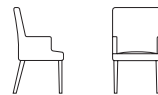

## PLEAT

An elegant extension of our Chesterfield inspired 'Button' sofa group, the beautiful pleat detail of the scrolled back complements the contrast button detail.

Side View	Chair	Side View	Chair with Arms
	52 cm		58 cm
	62 cm		62 cm
	93 cm		93 cm
	45 cm		45 cm
	43 cm		43 cm

## SAMBA

A beautifully simple compact, occasional chair with a curved back detail offering exceptional comfort and understated elegance.

Side View	Chair
	52 cm
	54 cm
	86 cm
	46 cm
	45 cm

## NEWPORT

Sleek and stylish, this contemporary dining chair is available with different back and arm options.

Side View	High Back Chair	Side View	Low Back Chair
	47 cm		47 cm
	59 cm		58 cm
	100 cm		83 cm
	46 cm		46 cm
	45 cm		45 cm