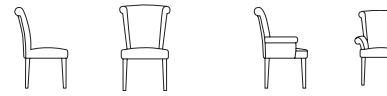

## GIBSON alto

The convex shaped frontline detail of these elegant occasional chairs gives a contemporary edge to this classic 20th century inspired chair.

Side View	Chair	Side View	Chair with Arms
	49 cm		57 cm
	64 cm		64 cm
	92 cm		92 cm
	47 cm		47 cm
	44 cm		46 cm

Width -  
 Depth -  
 Height -  
 Seat Height -  
 Seat Depth -

## STITCH alto

The feature stitch detail of this classically shaped chair accentuate its clean lines and offer a modern twist, making these chairs perfect for adding a dramatic statement to any room.

Side View	Chair	Side View	Chair with Arms
	52 cm		58 cm
	62 cm		62 cm
	93 cm		93 cm
	45 cm		45 cm
	43 cm		43 cm

## PLEAT

An elegant extension of our Chesterfield inspired 'Button' sofa group, the beautiful pleat detail of the scrolled back complements the contrast button detail.

Side View	Chair	Side View	Chair with Arms
	52 cm		58 cm
	62 cm		62 cm
	93 cm		93 cm
	45 cm		45 cm
	43 cm		43 cm