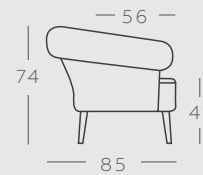

Button 3 seat sofa in Varese velvet

Chair

101

2 Seat

170

2.5 Seat

195

3 Seat

218

Side View

Small Stool

35

60

Large Stool

35

85