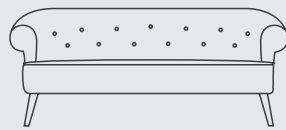

BUTTON

The inspiration for this deep curved arm collection came from a vintage Chesterfield sofa. The chair, sofas and round stools have a unique style and provide a comfortable seat for many locations.

Button 3 seat sofa in Varese velvet

Chair

101

2 Seat

170

2.5 Seat

195

3 Seat

218

Side View

Small Stool

35

60

Large Stool

35

85